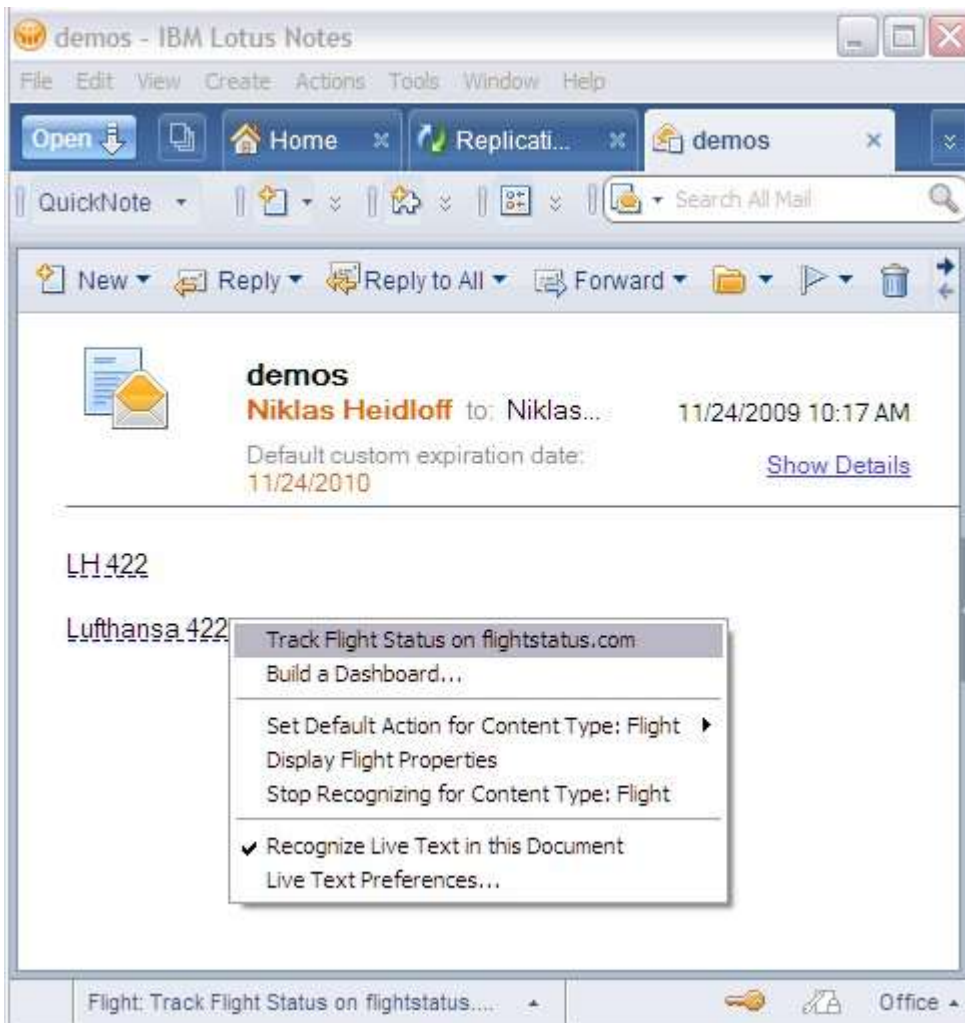

1. Widget for Lufthansa - Flights in GER

- Flight status
- Timetable
- Check-in
- Flight booking

2. Widget for Deutsche Bahn - Railway in GER

- Connections
- Status
- Railway stations

3. Widget for Flightstats - Flight Status