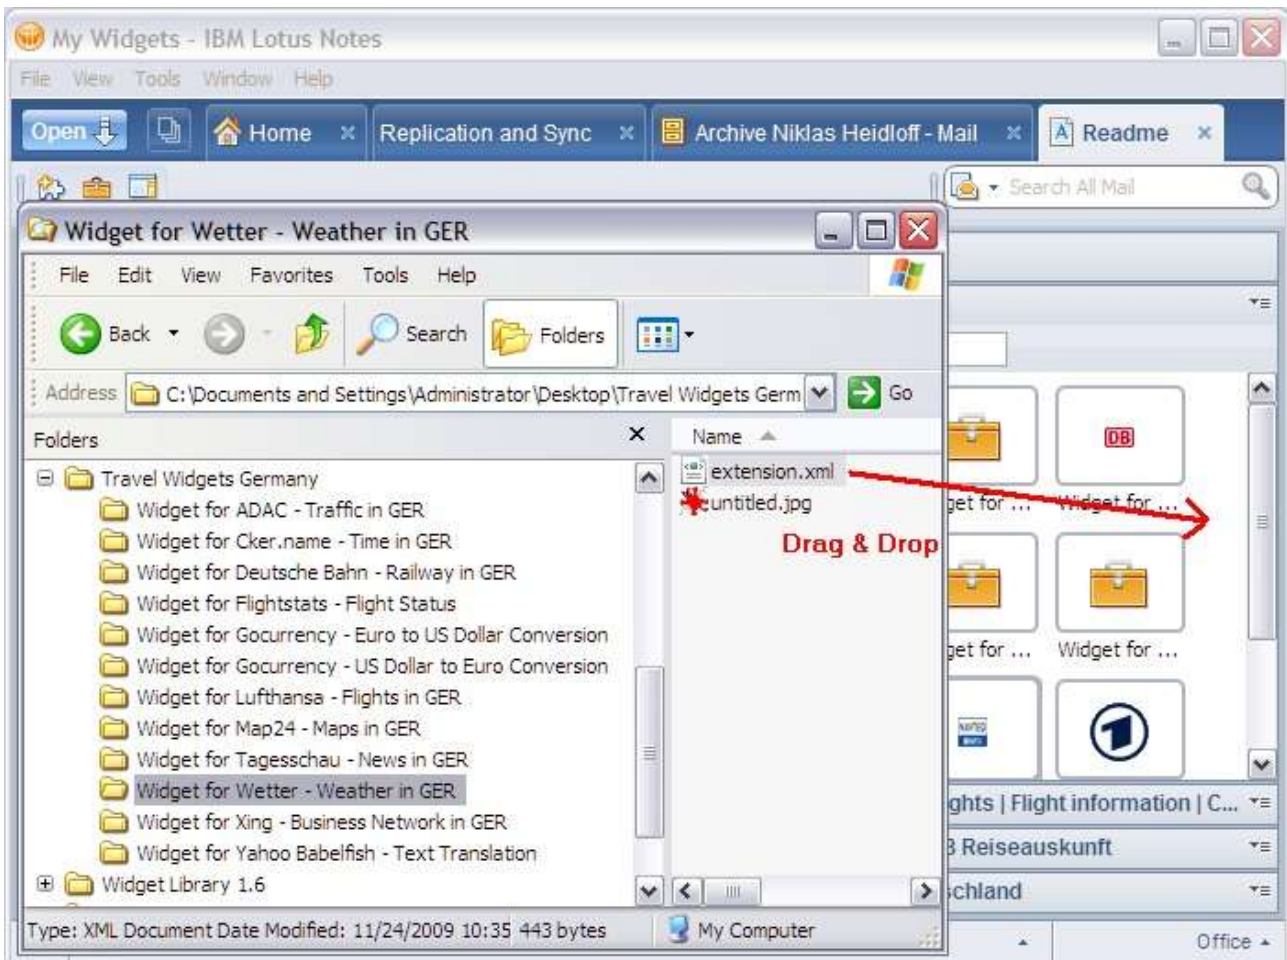

[See here](#) for more details about widgets.

This library is made available under ALv2. See LICENSE and NOTICE file for details.

This library has been implemented by Niklas Heidloff, Brian Leonard and Andrew Davis.

Installation

Since most of the widgets in this library are country specific they have not been put in the OpenNTF catalog. So the drag and drop installation is not supported.

Instead you need to download the zip file, extract it on your local disc and then drag and drop the extension.xml files into the My Widgets sidebar panel.