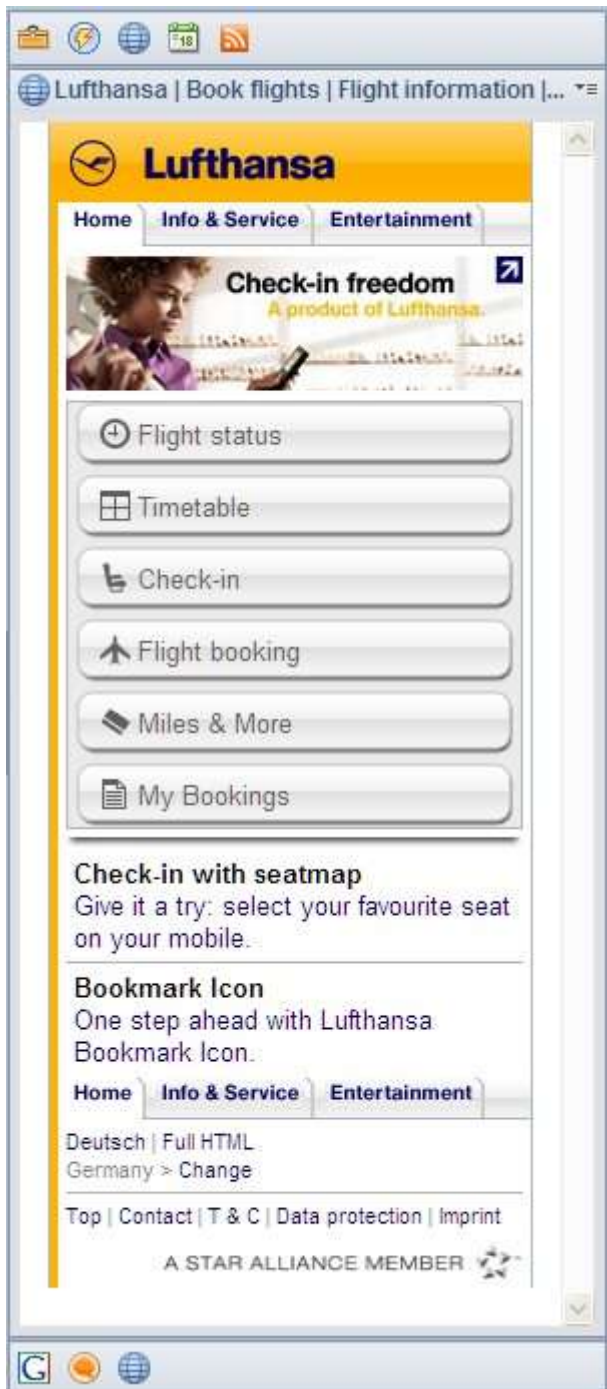

Version History

Version 1.0

Release date: 11/30/09

Includes the widgets:

- Widget for ADAC - Traffic in GER
- Widget for Cker.name - Time in GER
- Widget for Deutsche Bahn - Railway in GER
- Widget for Flightstats - Flight Status
- Widget for Gocurrency - Euro to US Dollar Conversion
- Widget for Gocurrency - US Dollar to Euro Conversion
- Widget for Lufthansa - Flights in GER
- Widget for Map24 - Maps in GER
- Widget for Tagesschau - News in GER
- Widget for Wetter - Weather in GER
- Widget for Xing - Business Network in GER
- Widget for Yahoo Babelfish - Text Translation

1. Widget for Lufthansa - Flights in GER

- Flight status
- Timetable
- Check-in
- Flight booking

2. Widget for Deutsche Bahn - Railway in GER

- Connections
- Status
- Railway stations

3. Widget for Flightstats - Flight Status