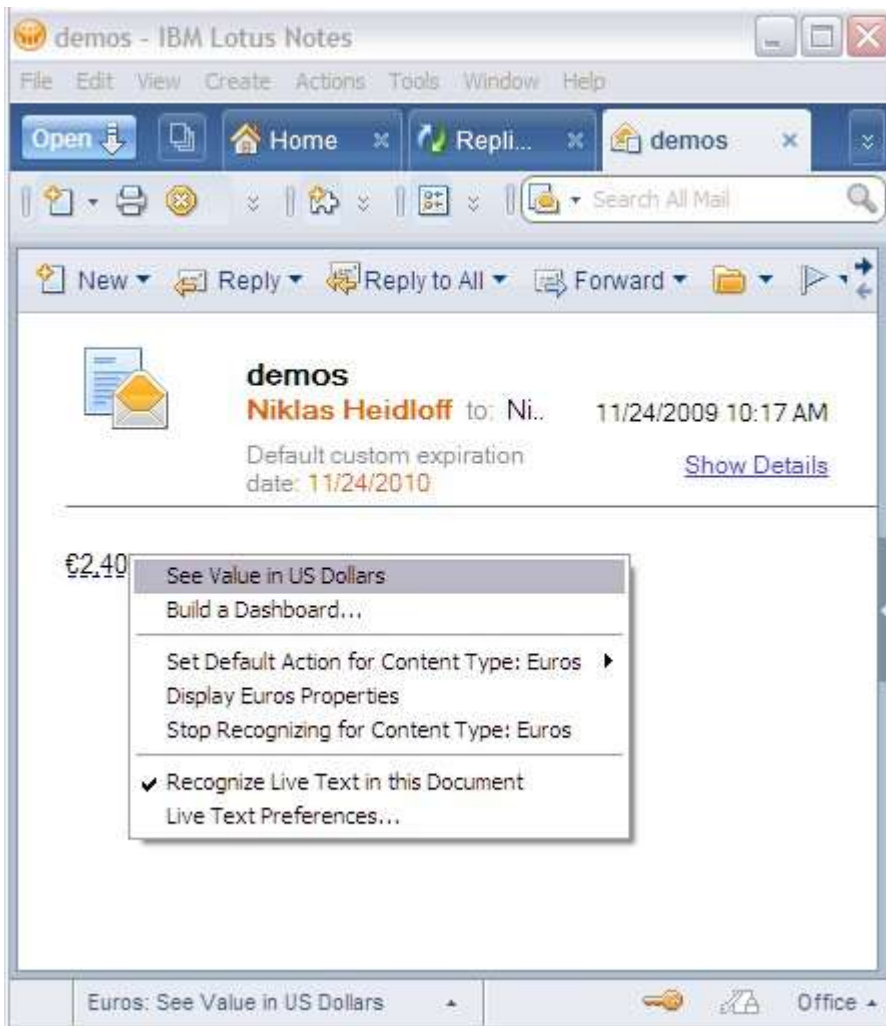

5. Widget for Gocurrency - Euro to US Dollar Conversion